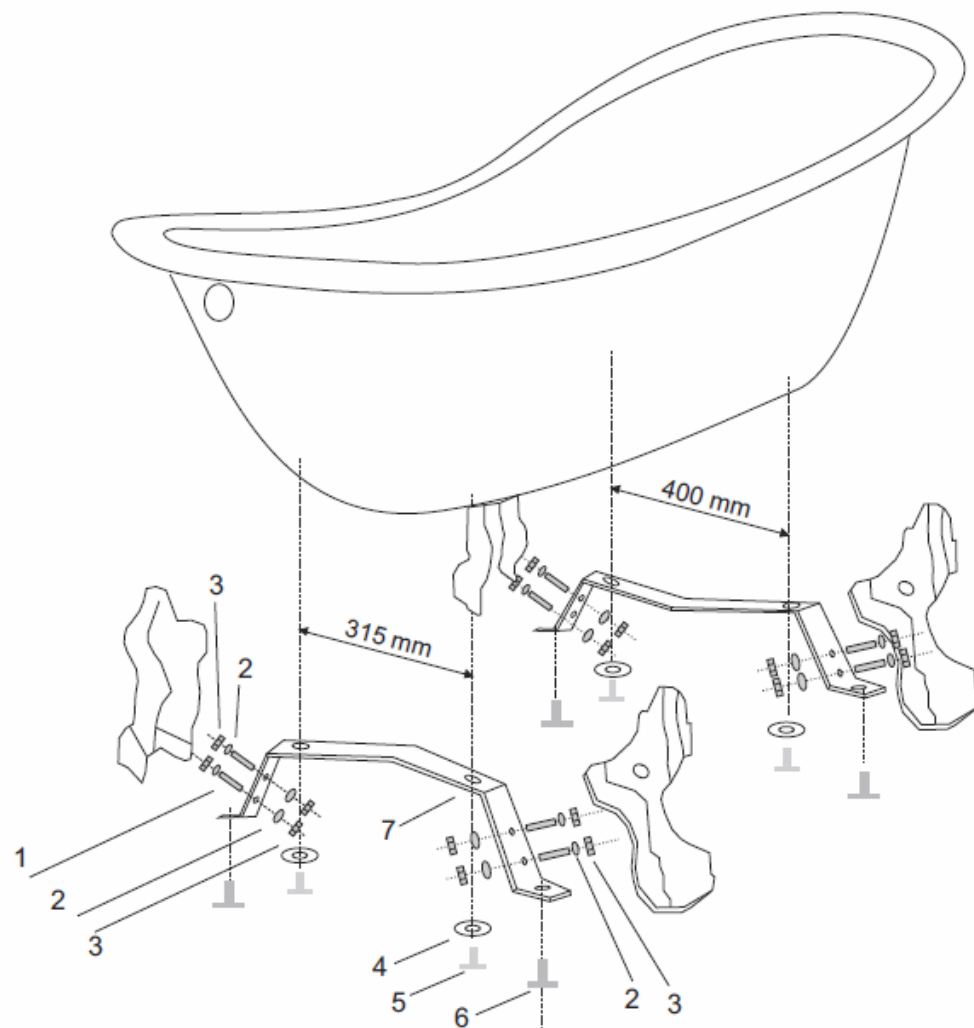

RETRO 170 CM.

MOUNTING SCHEME

1. Allen screw set 6x30	8 pcs.
2. Washer M6	8 pcs.
3. Nut M6	8 pcs.
4. Washer M10	4 pcs.
5. Screw 10x30	4 pcs.
6. Level set	4 pcs.
7. Frame	2 pcs.