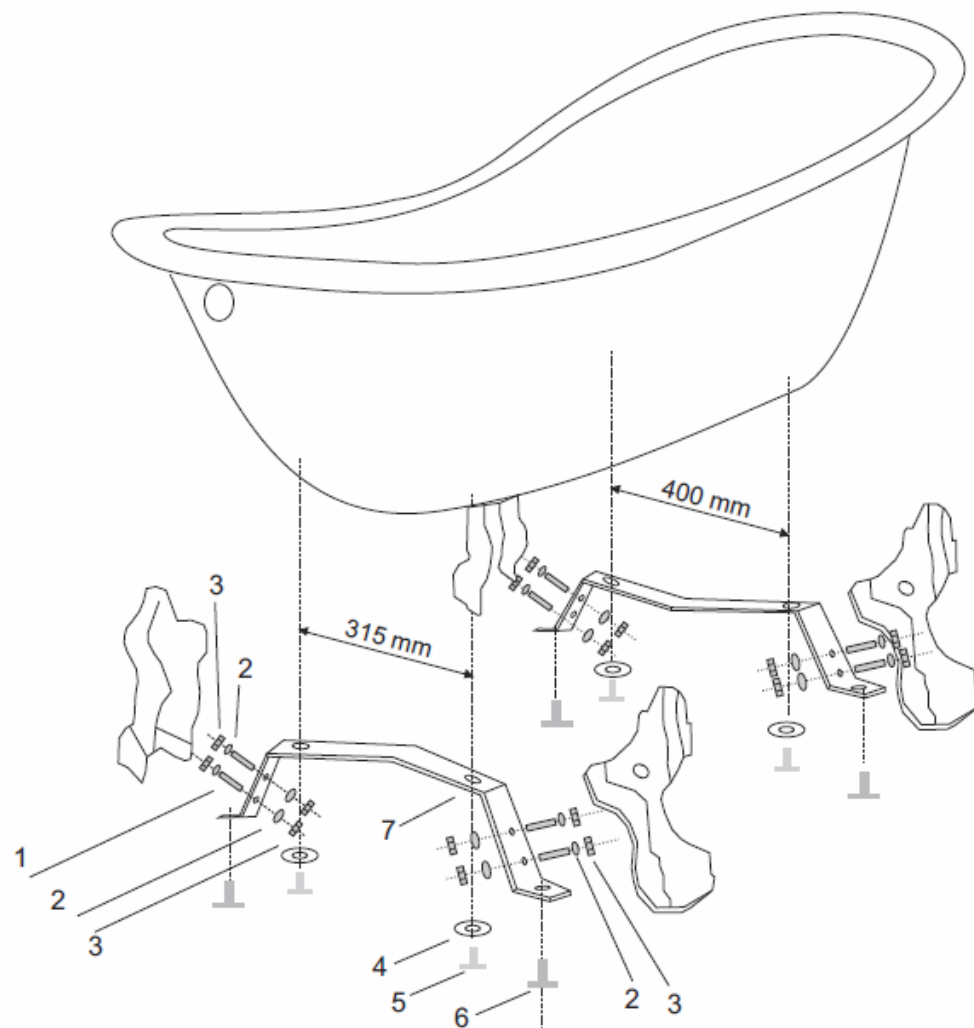

RETRO 158 CM.

MOUNTING SCHEME

1. Allen screw set 6x30	8 pcs.
2. Washer M6	8 pcs.
3. Nut M6	8 pcs.
4. Washer M10	4 pcs.
5. Screw 10x30	4 pcs.
6. Level set	4 pcs.
7. Frame	2 pcs.