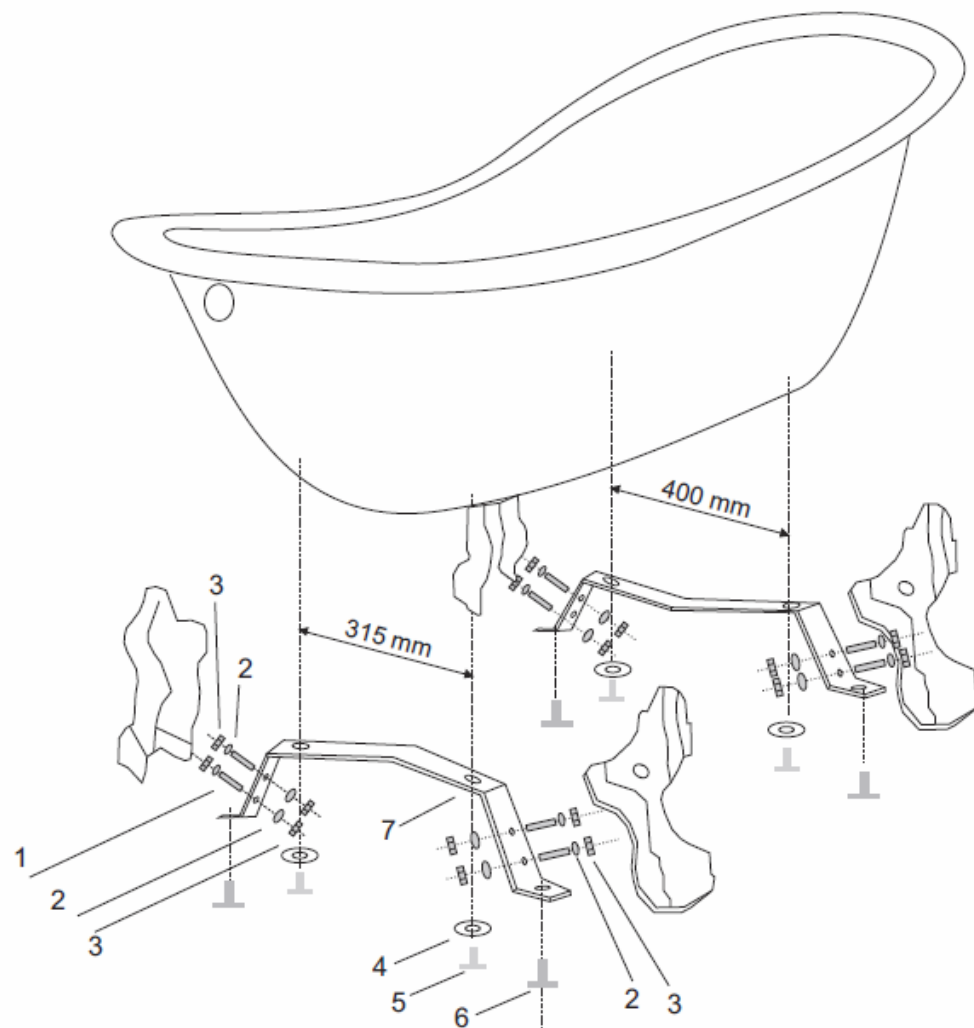

GRANDE

MOUNTING SCHEME

1. Allen screw set 6x30	8 pcs.
2. Washer M6	8 pcs.
3. Nut M6	8 pcs.
4. Washer M10	4 pcs.
5. Screw 10x30	4 pcs.
6. Level set	4 pcs.
7. Frame	2 pcs.