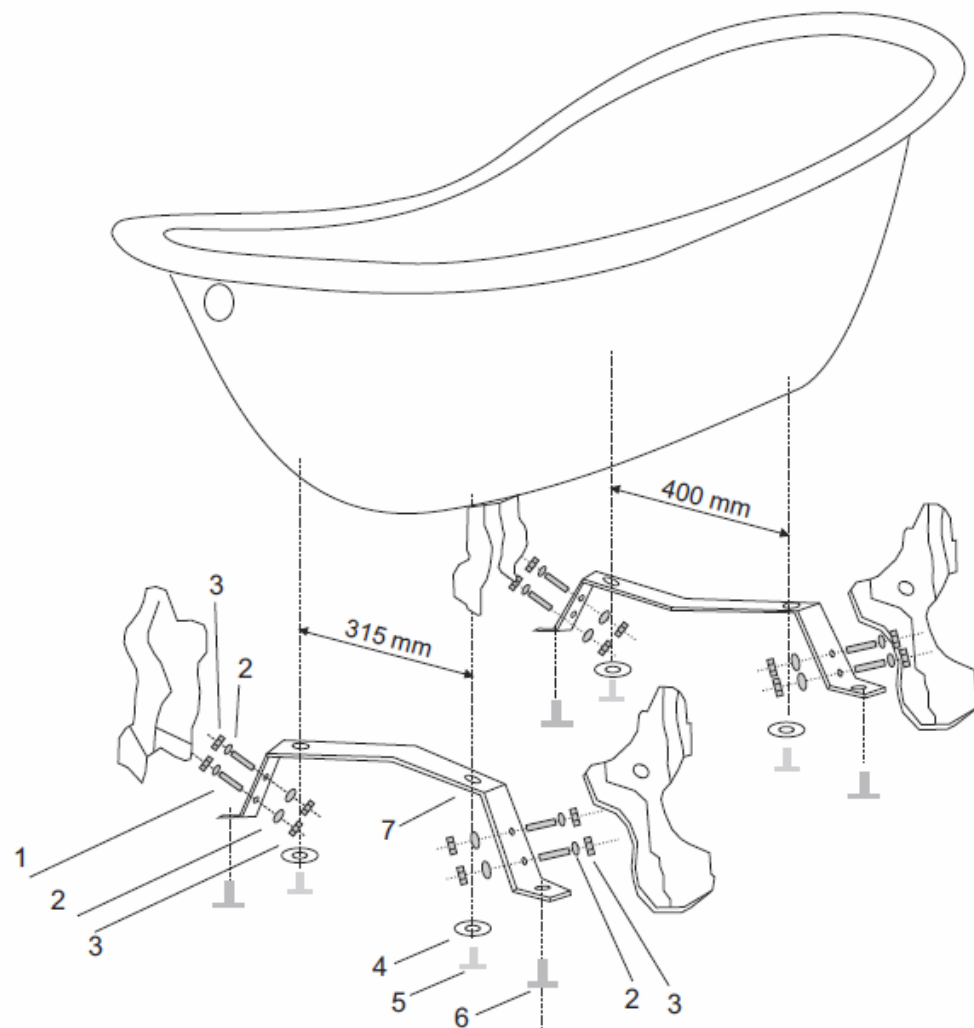

BELLE

MOUNTING SCHEME

| | |
|-------------------------|--------|
| 1. Allen screw set 6x30 | 8 pcs. |
| 2. Washer M6 | 8 pcs. |
| 3. Nut M6 | 8 pcs. |
| 4. Washer M10 | 4 pcs. |
| 5. Screw 10x30 | 4 pcs. |
| 6. Level set | 4 pcs. |
| 7. Frame | 2 pcs. |